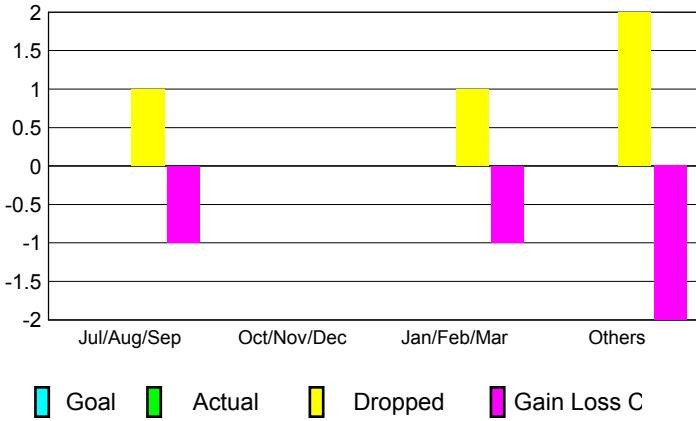

2012-2013 GMT Reports for District (or Undistricted) **District 1 CN**

GMT: **GARY ANDERSON**

Location: **ILLINOIS**

GMT CA: **1**

CLUBS

Month	New Club Goal	Actual New Clubs	Actual Dropped Clubs	Gain/Loss of Clubs
2012-2013				
Jul/Aug/Sep		0	1	-1
Oct/Nov/Dec		0	0	0
Jan/Feb/Mar		0	1	-1
Apr/May/June		0	2	-2
Totals		0	4	-4

Club Results 2012-2013
Goal, New, Dropped, Gain/Loss

YTD Status Quo Clubs 2012-2013

Status Quo Clubs Compared to Status Quo Members

Club Gain/Loss 2012-2013

MEMBERSHIP

Month	Net Memb Goal	Actual New Memb	Actual Dropped Memb	Gain/Loss of Memb
2012-2013				
Jul/Aug/Sep		10	17	-7
Oct/Nov/Dec		23	21	2
Jan/Feb/Mar		10	48	-38
Apr/May/June		16	59	-43
Totals		59	145	-86