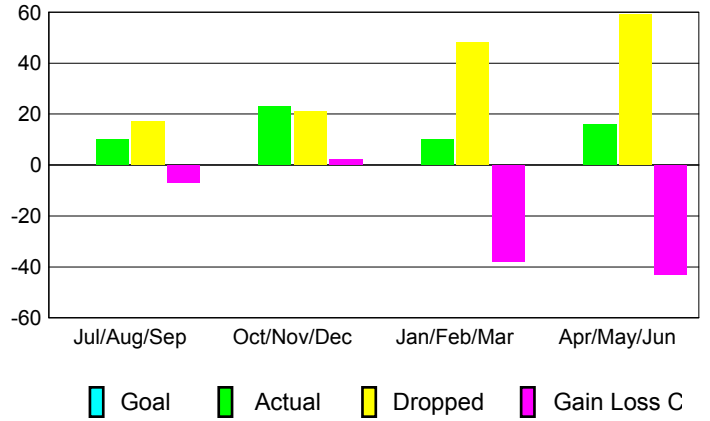

2012-2013 GMT Reports for District (or Undistricted) **District 1 CN**

GMT: **GARY ANDERSON**

Location: **ILLINOIS**

GMT CA: **1**

CLUBS

Month	New Club Goal	Actual New Clubs	Actual Dropped Clubs	Gain/Loss of Clubs
2012-2013				
Jul/Aug/Sep		0	1	-1
Oct/Nov/Dec		0	0	0
Jan/Feb/Mar		0	1	-1
Apr/May/June		0	2	-2
Totals		0	4	-4

Club Results 2012-2013
Goal, New, Dropped, Gain/Loss

YTD Status Quo Clubs 2012-2013

Status Quo Clubs Compared to Status Quo Members

Club Gain/Loss 2012-2013

MEMBERSHIP

Month	Net Memb Goal	Actual New Memb	Actual Dropped Memb	Gain/Loss of Memb
2012-2013				
Jul/Aug/Sep		10	17	-7
Oct/Nov/Dec		23	21	2
Jan/Feb/Mar		10	48	-38
Apr/May/June		16	59	-43
Totals		59	145	-86

Membership Results 2012-2013
Goal, New, Dropped, Gain/Loss

Gender Comparison 2012-2013

Membership Gain/Loss 2012-2013